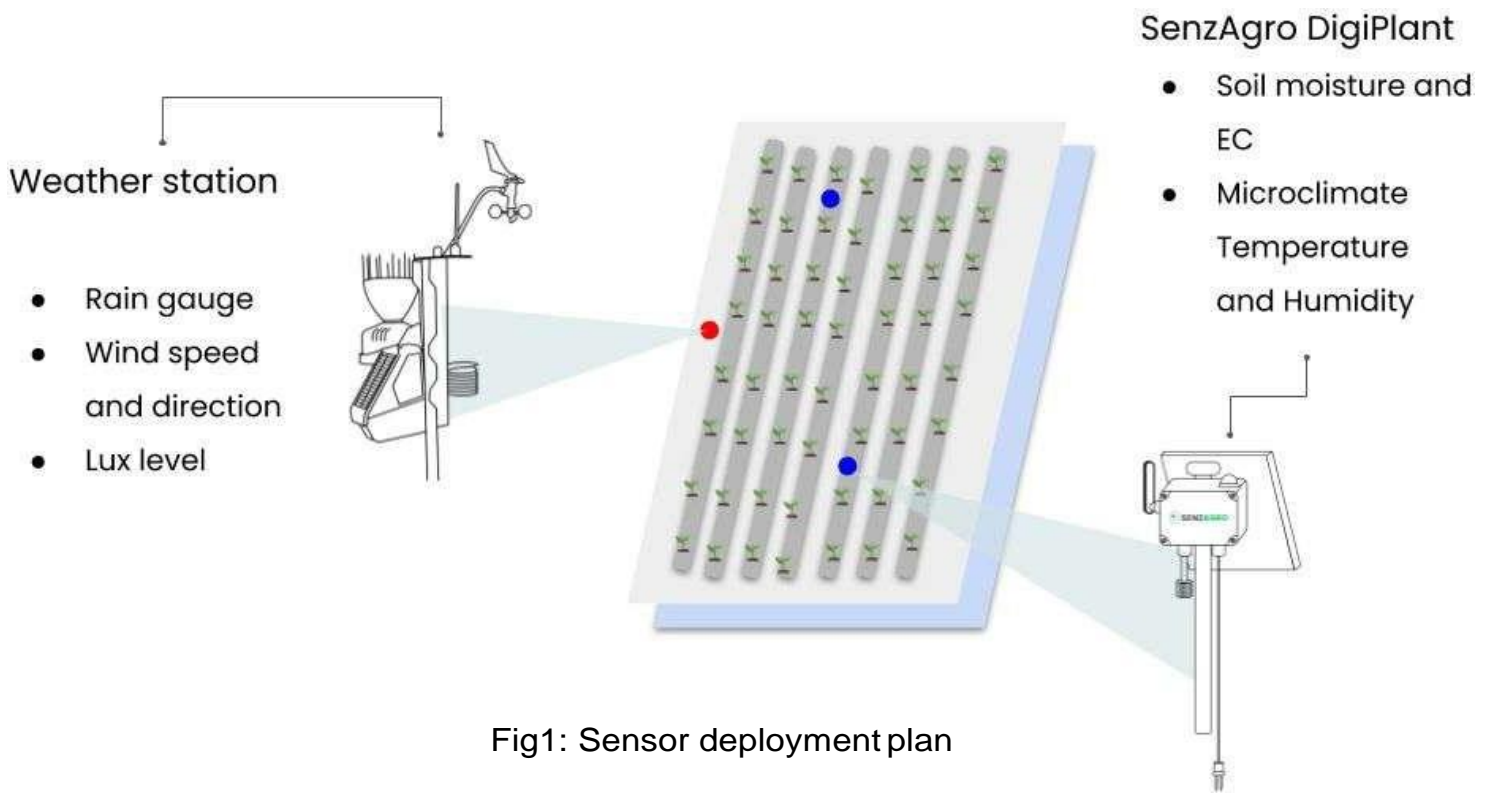

Proposal for Native natural farming practice enhancement | Sweet potato, Native Potato, Carrot, And beetroot cultivation.

**Seed innovation,
harvest great results.**

The technological solution for crop monitoring.
Save resources, prevent risks and maximize production.

This use case adopts a holistic approach based on research, which employs a network of telemetric IoT stations, installed in-ground tuber varieties, to automatically collect atmospheric and soil data combined with the agriculture practices data provided by the potato producers, to provide them with valuable information insights to increase their irrigation & fertigation efficiency as well as improve the quality of potato and its harvest yield.

Hence, the research study conducted with native tribal farmers of **Kiwa Natural Life, Ecuador**

The solution provides farmers with **accurate planting, fertilizer, irrigation, protection, and harvesting guidance via a user-friendly application that uses data from in-field soil sensors and weather stations, combined with local weather forecasts and aggregated, regional multi-year agronomy datasets.** The sensors automatically record soil moisture and temperature on a 24/7 basis. Wind speed, direction, temperature, humidity, rain, and sunlight levels are also captured across the farm. This is supplemented by visual inspections and reports by the farmers on crop growth rates and signs of insects and disease.

The real-time data from the sensors and weather stations is automatically collected via the mobile network and compared to growth, fertilizer, pesticide, and water absorption models for the region to deliver advice on the ideal spraying time and dosage levels that reflect highly localized needs. This avoids the wastage that occurs when chemicals are applied too late or early in the crop or larvae growth cycle or are affected by wind drift or rainfall wash-off.