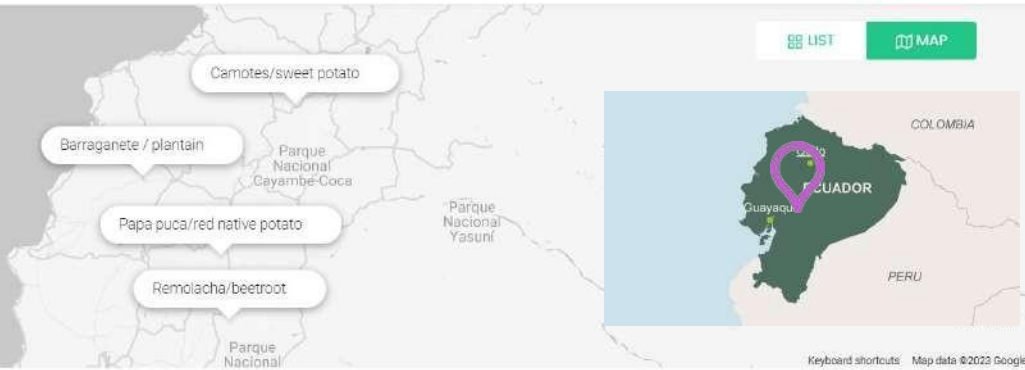

Search

LIST MAP